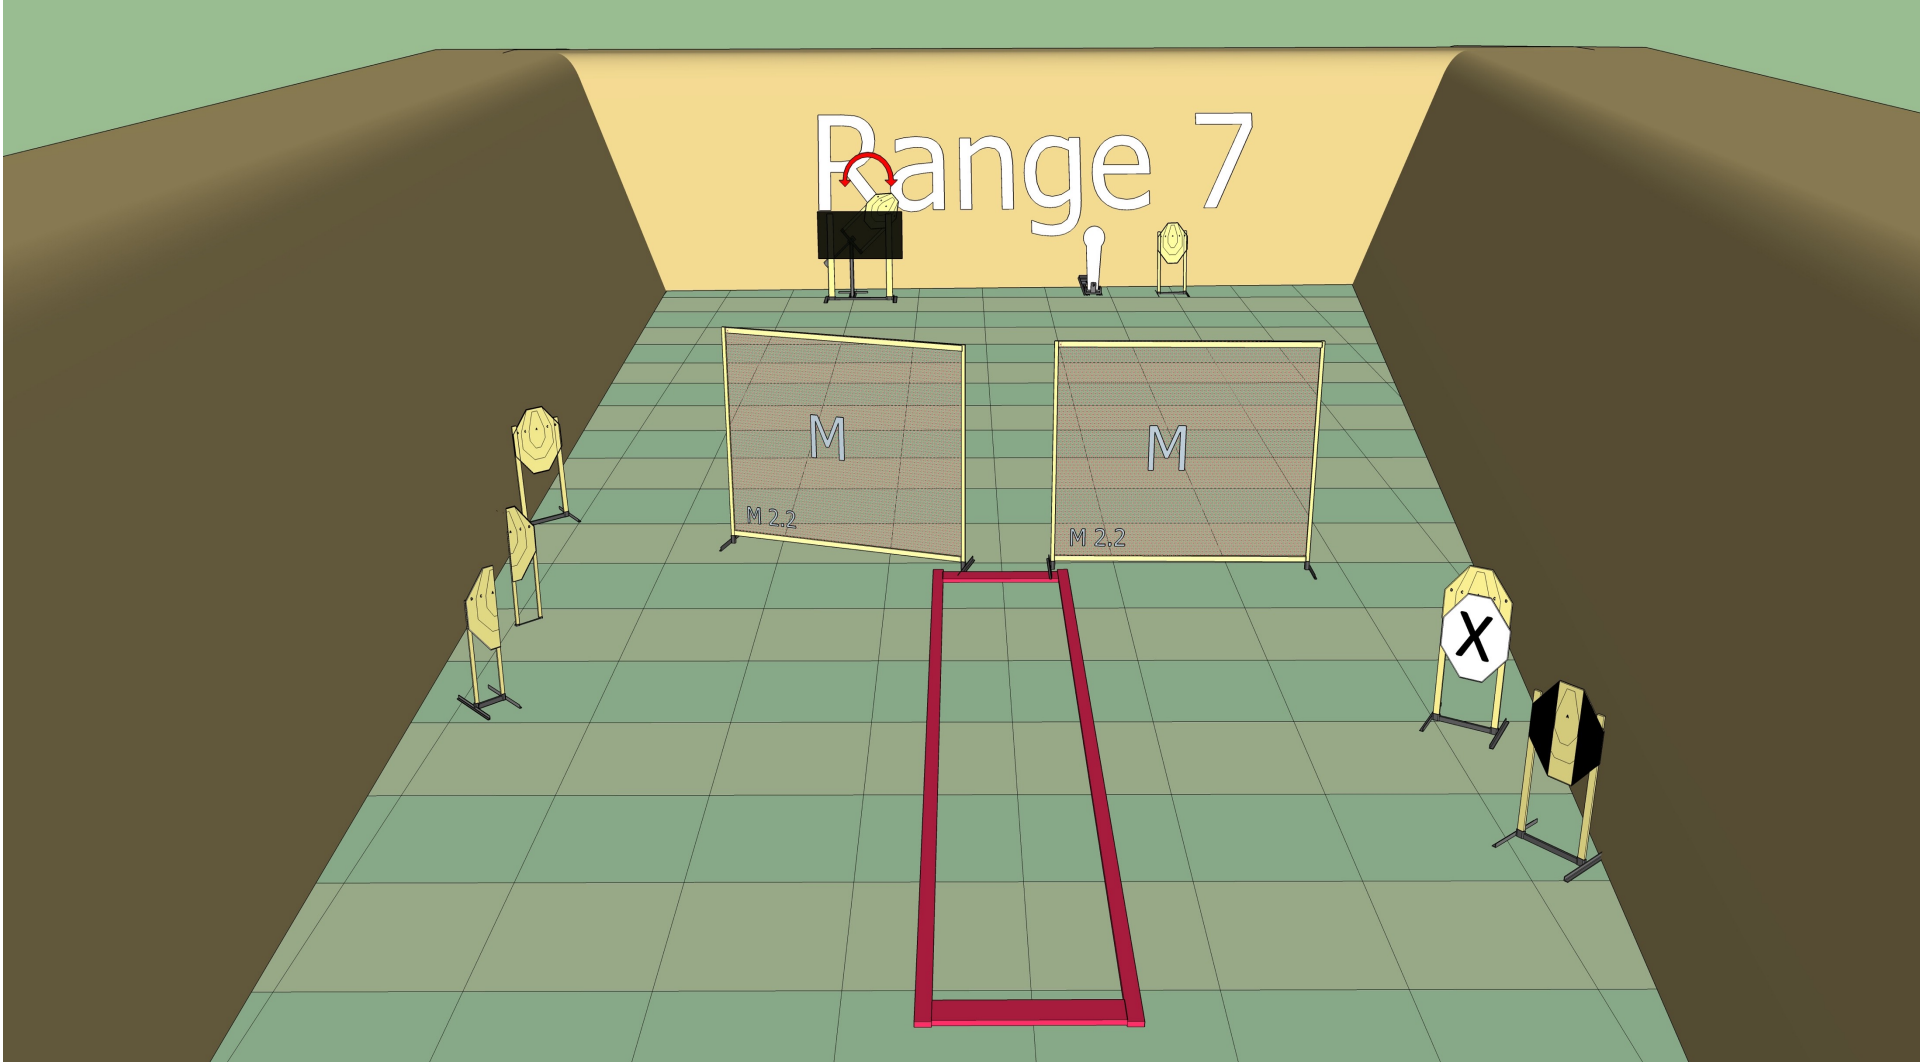

Procedure: On signal engage targets while remaining in the demarcated area

Range 5

RANGE OFFICER BRIEFING

						
12	6	0	Yes	0	0	0

Stage 4 Range 5:

Ready condition :

PCC: Option 1

Time starts: Audible Signal

Start position: Standing in the demarcated area facing down range as demonstrated.

Procedure: On signal engage targets while remaining in the demarcated area.

RANGE OFFICER BRIEFING

Stage 5 Range 7:

Ready condition:

PCC: Option 2

Time starts: Audible Signal

Start position: Standing in the demarcated area facing down range as demonstrated.

Procedure: On signal engage targets while remaining in the demarcated area. P 1 will activate T4 it will remain visible.