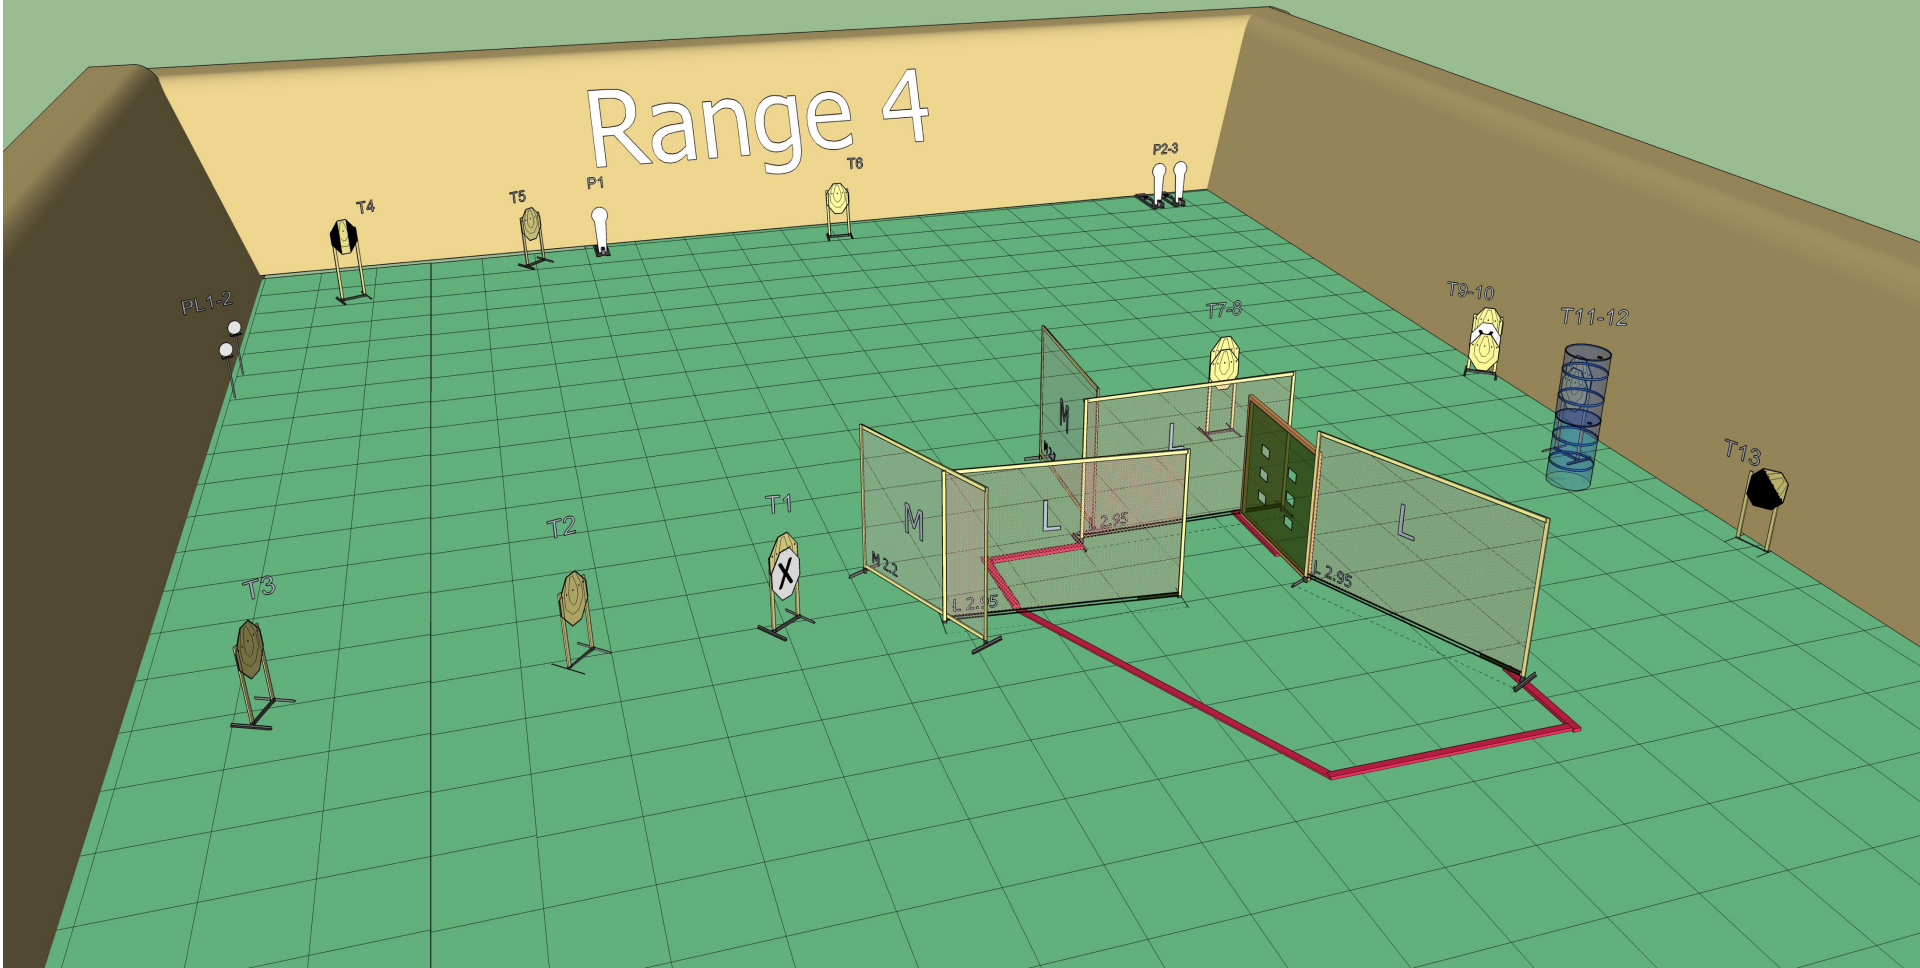

Procedure: On signal engage targets while remaining in the demarcated area.

Range 3

RANGE OFFICER BRIEFING

22

10

0

Yes

0

0

2

Stage 2 Range 3:

Ready condition:

PCC: Option 1

Time starts: Audible Signal

Start position: Standing in the demarcated area facing down range as demonstrated.

Procedure: On signal engage targets while remaining in the demarcated area. P1 and P2 will activate M4 and M5 it will remain visible.

RANGE OFFICER BRIEFING

						
31	13	0	Yes	2	0	3

Stage 3 Range 4:

Ready condition:

PCC: Option 1

Time starts: Audible Signal

Start position: Standing in the demarcated area facing down range as demonstrated.