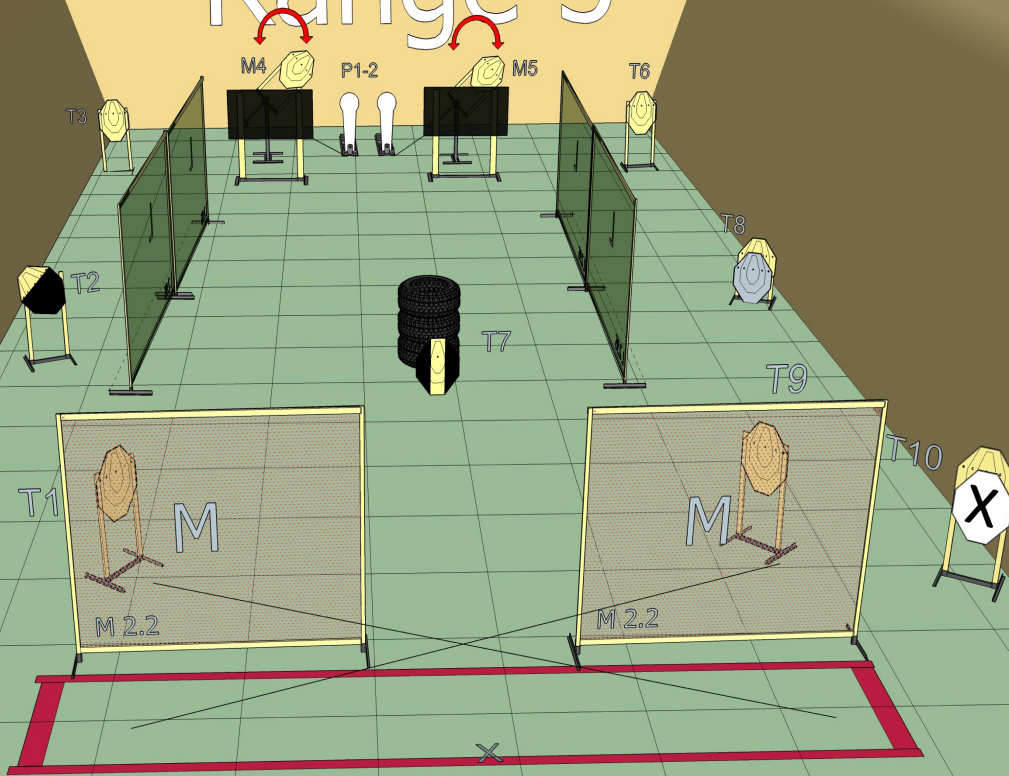

RANGE OFFICER BRIEFING

24	11	0	Yes	2	0	0

Stage 1 Range 2:

Ready condition: Firearm unloaded

PCC: Option 3

Time starts: Audible Signal

Start position: Standing in the demarcated area facing down range as demonstrated.

Procedure: On signal engage targets while remaining in the demarcated area.

Range 3

RANGE OFFICER BRIEFING

22

10

0

Yes

0

0

2

Stage 2 Range 3:

Ready condition:

PCC: Option 1

Time starts: Audible Signal

Start position: Standing in the demarcated area facing down range as demonstrated.

Procedure: On signal engage targets while remaining in the demarcated area. P1 and P2 will activate M4 and M5 it will remain visible.