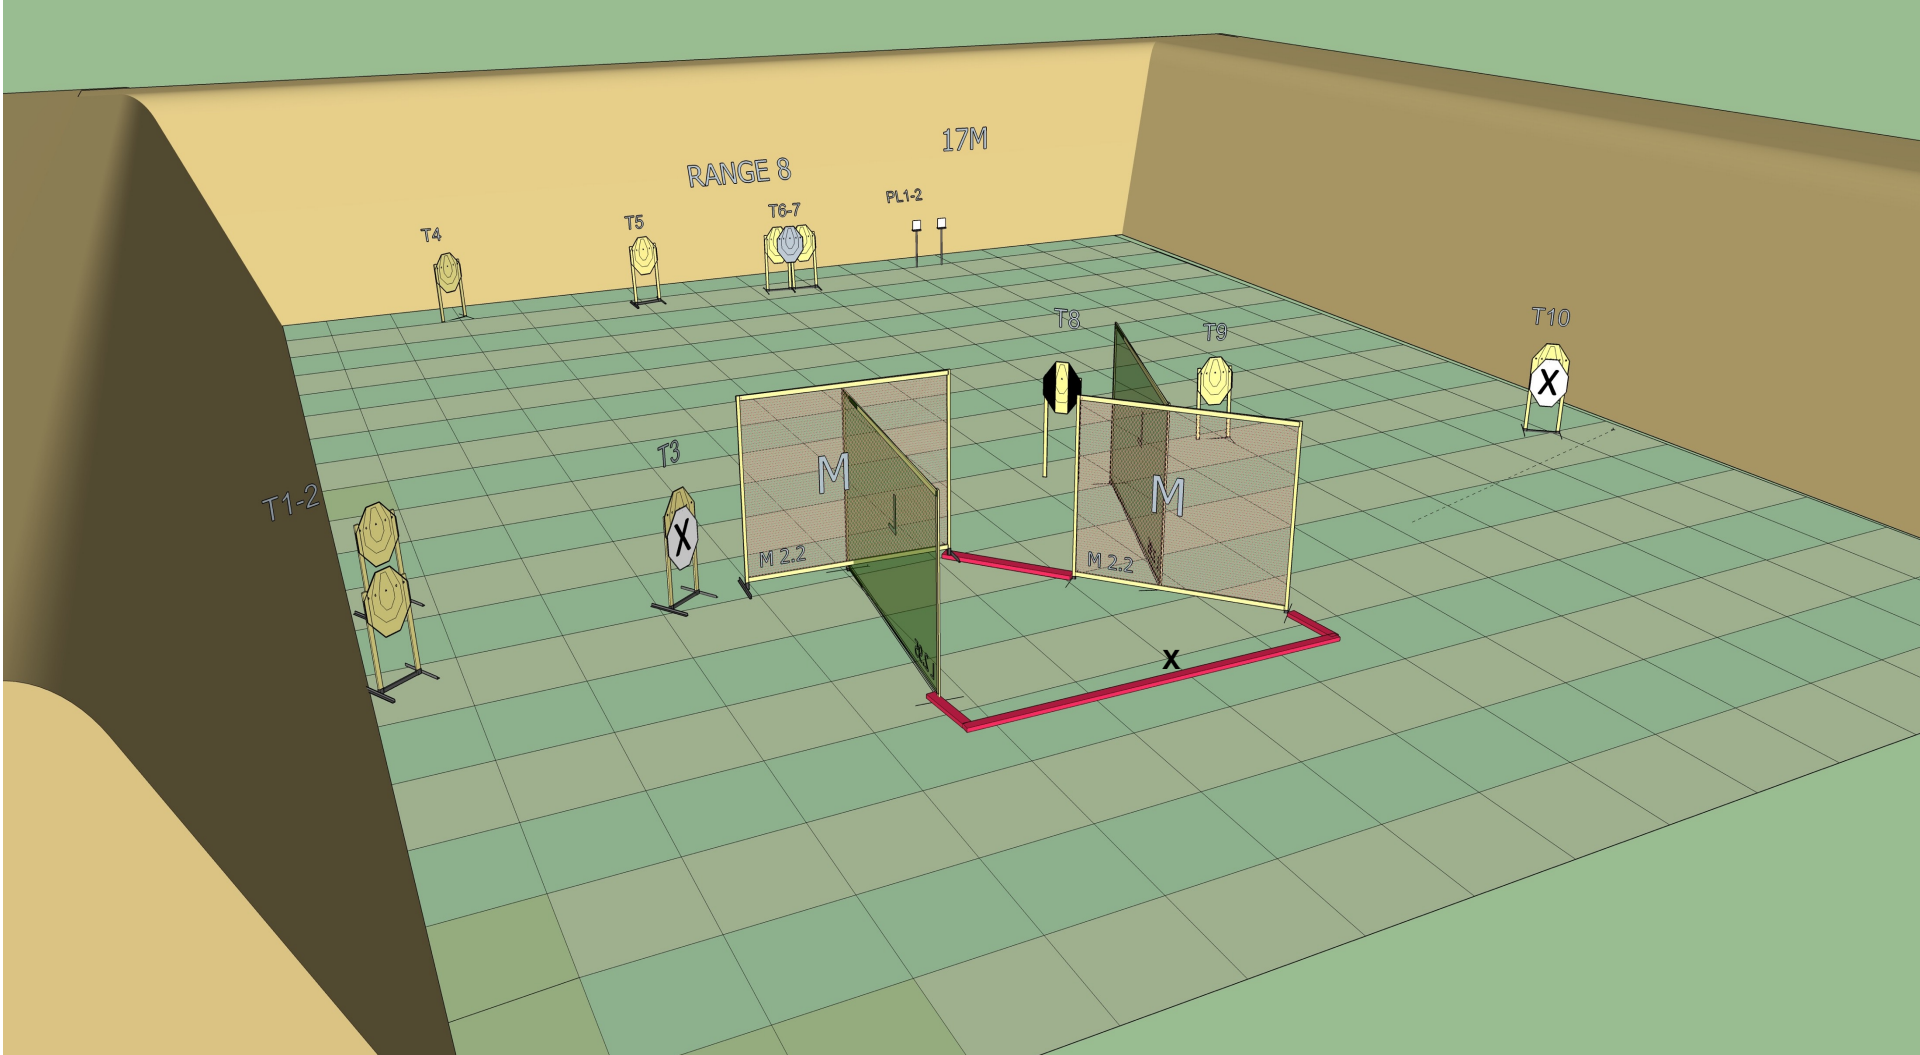

RANGE OFFICER BRIEFING

22	10	0	Yes	0	0	0

Stage 6 Range 8:

Ready condition: loaded chamber empty

PCC: Option 2

Time starts: Audible Signal

Start position: Standing in the demarcated area facing downrange heels touching X as demonstrated

Procedure: On signal engage targets while remaining in the demarcated area