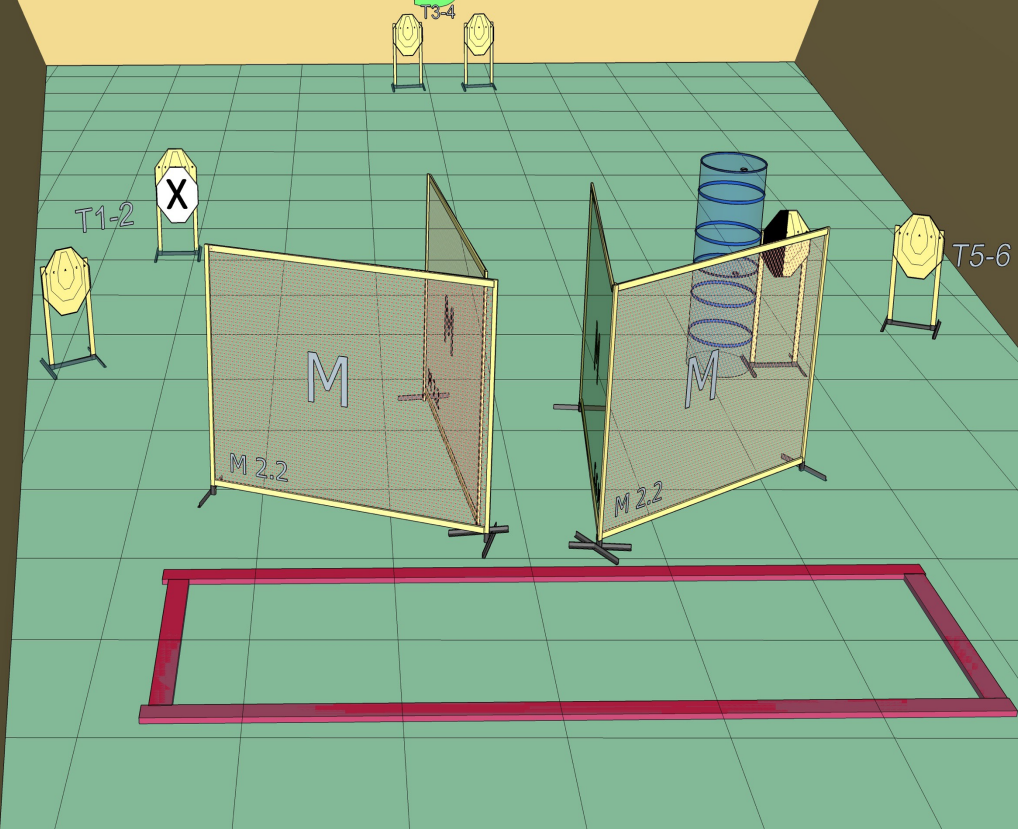

RANGE OFFICER BRIEFING

						
31	13	0	Yes	2	0	3

Stage 3 Range 4:

Ready condition:

PCC: Option 1

Time starts: Audible Signal

Start position: Standing in the demarcated area facing down range as demonstrated.

Procedure: On signal engage targets while remaining in the demarcated area

Range 5

RANGE OFFICER BRIEFING

						
12	6	0	Yes	0	0	0

Stage 4 Range 5:

Ready condition :

PCC: Option 1

Time starts: Audible Signal

Start position: Standing in the demarcated area facing down range as demonstrated.

Procedure: On signal engage targets while remaining in the demarcated area.

RANGE OFFICER BRIEFING

Stage 5 Range 7:

Ready condition: